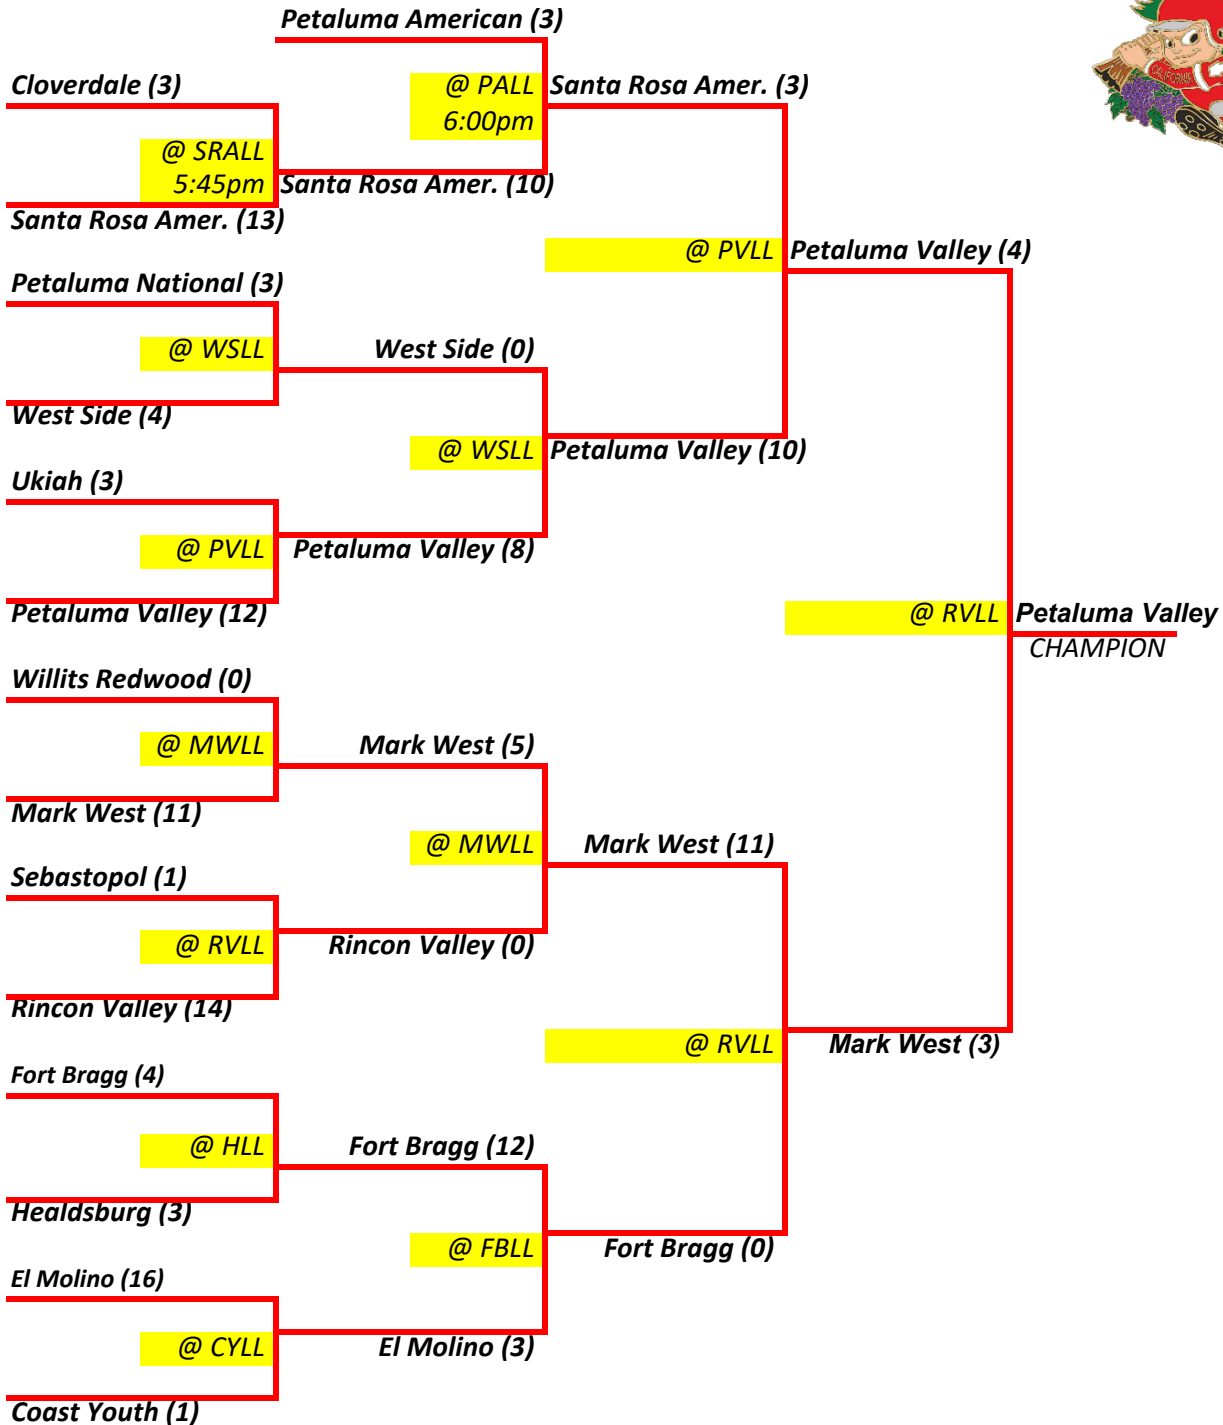

2022 CA DISTRICT 35 LITTLE LEAGUE TOURNAMENT OF CHAMPIONS (TOC)

06/20/22	06/21/22	06/22/22	06/23/22
Monday	Tuesday	Wednesday	Thursday

*All Games at 5:30pm. (except as noted)